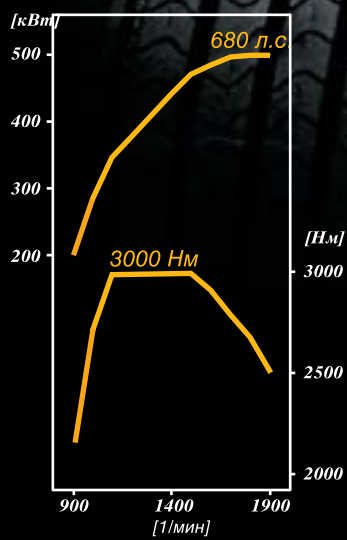

V8

5,

3000

500

MAN AdBlue®

(680 . .)

16,2

Common Rail

V8

COMMON RAIL